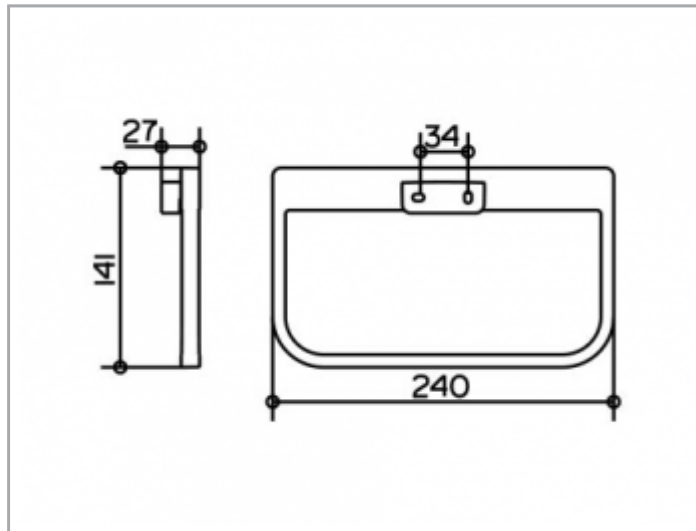

Collection Moll

12721010000 Porte-serviettes anneau

PRODUIT

DESSIN

SURFACE

chromé

SPECIFICATIONS

KEUCO COLLECTION MOLL towel ring 1272010000

Chrome-plated towel ring in an esthetic design with slightly rounded edges, closed form, rectangular, bottom edges are rounded, towel ring swivels, anti-static, easy to clean

Width 240 mm, Height 141 mmThe towel ring is fitted with two hidden fixing pointsincl. corrosion-free mounting material