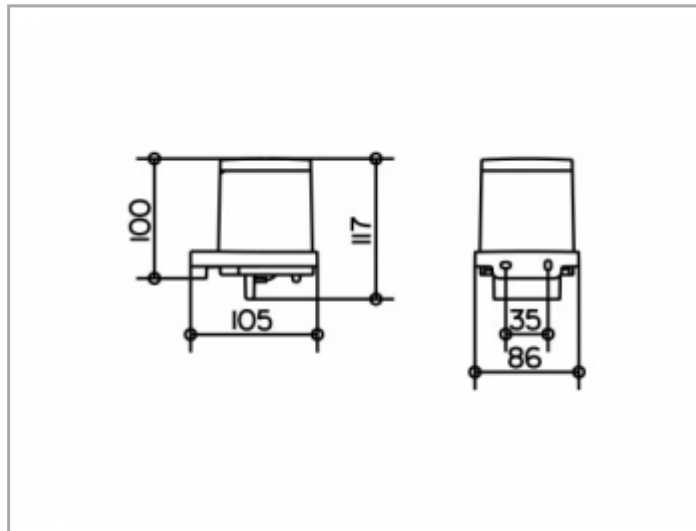

**Collection Moll**

**12752010100 Distributeur de savon liquide**

**PRODUIT**

**DESSIN**

**CARACTÉRISTIQUES DU PRODUIT**

complet avec acrylique gobelet,  
pour savon liquide  
Capacité: env. 180 ml  
Dosage: env. 0,5 ml/par pression

**SURFACE**

chromé/blanc

**SPECIFICATIONS**

KEUCO COLLECTION MOLL lotion dispenser 12752010100 for wall installation (180 ml)  
Chrome-plated lotion dispenser in an esthetic design, holder with slightly rounded edges, with plastic cup, white, mattAn exchangeable, high-class and long-lasting pump,  
Capacity: approx. 180 ml, for standard liquid soap, Dosage: approx. 0.5 ml/stroke  
Base diameter: 86 mm, Height 100 mm  
Projection: 105 mm  
The lotion dispenser is fitted with two hidden fixing points  
incl. corrosion-free mounting material